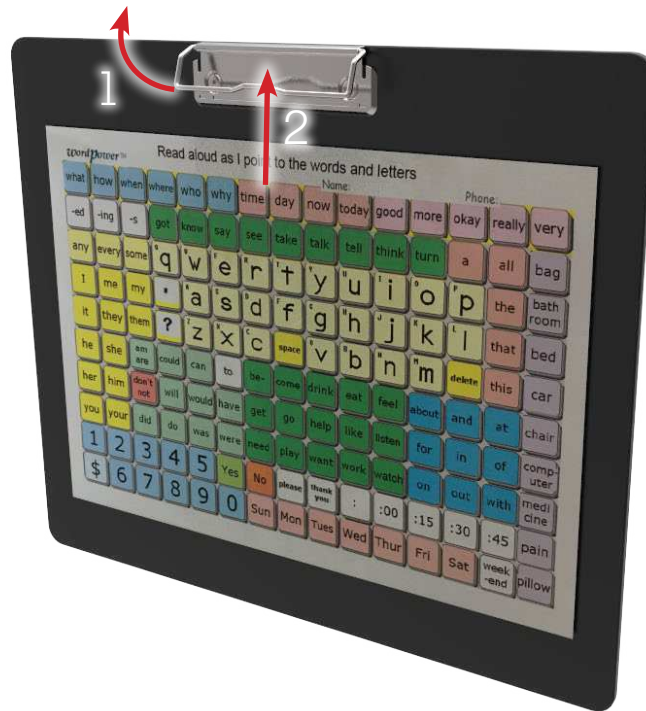

# MOUNTING INSTRUCTION

Name: Plan B Clipboard / Bookstand

Model Number: #16.1201 / #16.1202

Instruction ID: #00.5089\_A

## Instruction Clipboard / Anleitung Klemmbrett

## Instruction Bookstand / Anleitung Buchstütze