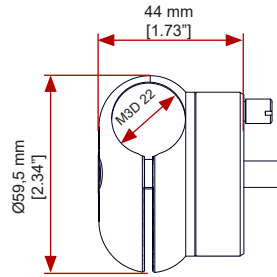

MADE EASY

Rehadapt North America

40 Oser Ave, Suite 40-01
Hauppauge, NY 11788
Tel: 1 (888) 635-6962
Fax: 1 (888) 635-6962
officeteam.na@rehadapt.com
https://rehadapt.com

1x

1x 01.0029
● Allen wrench

5 mm

CAUTION / VORSICHT