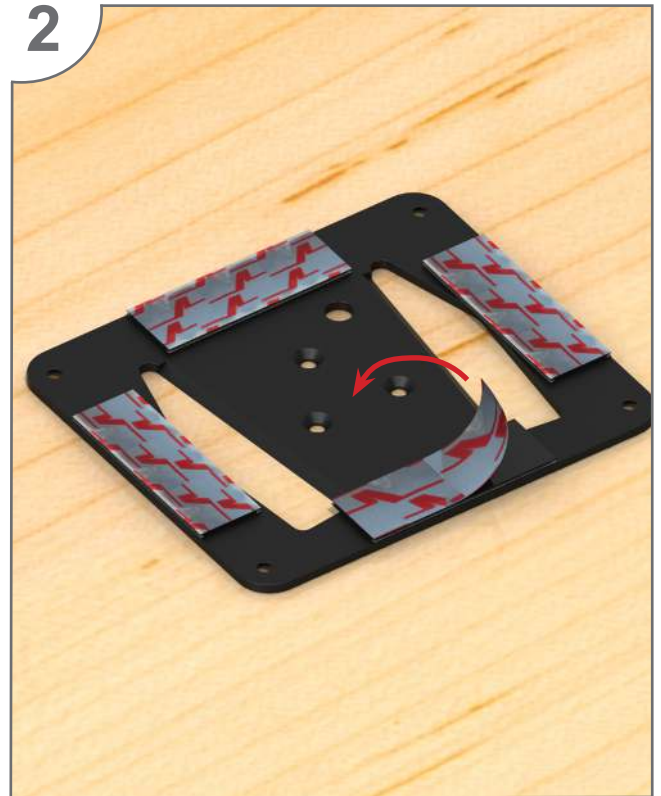

# MOUNTING INSTRUCTION

Name: GA- Universal R-116/135

Model Number: #16.1148

Instruction ID: #00.557\_B

1

2

3

4