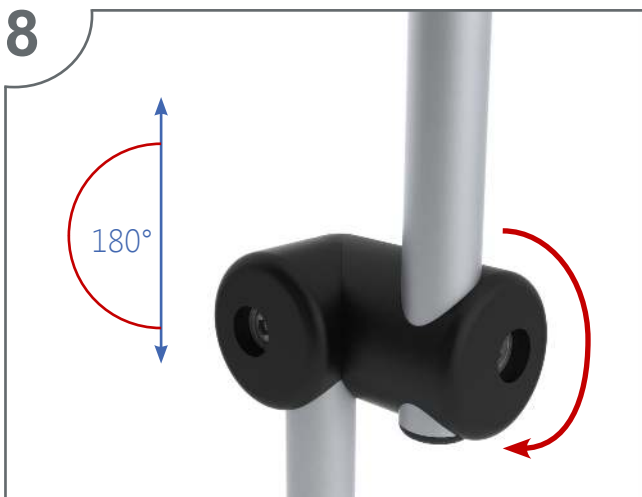

Attention!

Please remove device before removing tube.

Only insert tube without a device attached.

Only close the quick-release lever **(A)**
with a tube inserted

From In-Use to the Park Position

Folding Function