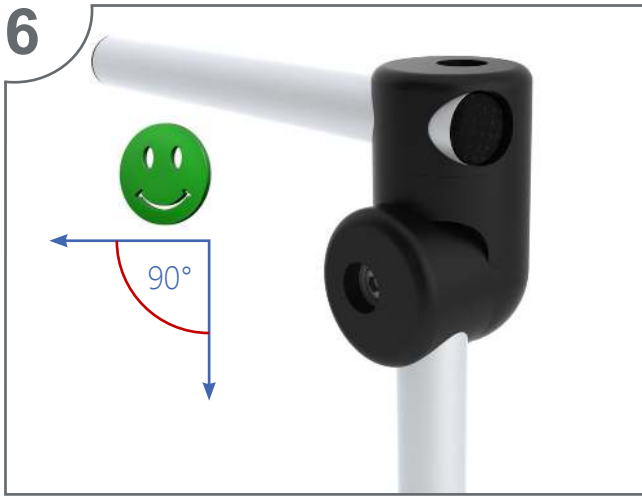

Attention!

Please remove device before removing tube.

Only insert tube without a device attached.

Only close the quick-release lever **(A)**
with a tube inserted

From In-Use to the Park Position

Folding Function