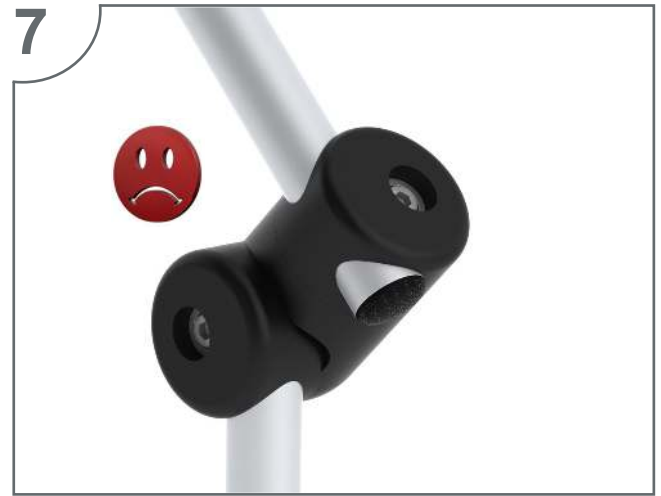

Attention!

Please remove device before removing tube.

Only insert tube without a device attached.

Only close the quick-release lever **(A)**
with a tube inserted

From In-Use to the Park Position

Folding Function