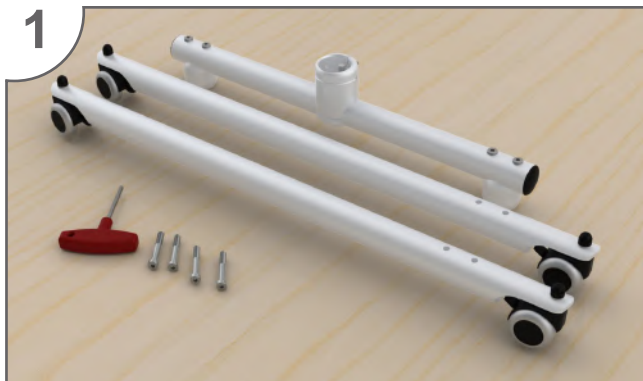

ASSEMBLY INSTRUCTION

Name: FS-TeleLock

Model Number: #17.1050

Instruction ID: #00.534_C

ASSEMBLY INSTRUCTION

Name: FS-TeleLock

Model Number: #17.1050

Instruction ID: #00.534_C