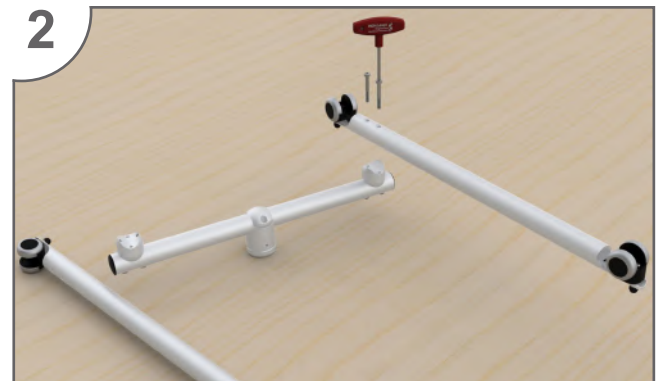

ASSEMBLY INSTRUCTION

Name: FS-TeleLock

Model Number: #17.1050

Instruction ID: #00.534_C

ASSEMBLY INSTRUCTION

Name: FS-TeleLock

Model Number: #17.1050

Instruction ID: #00.534_C