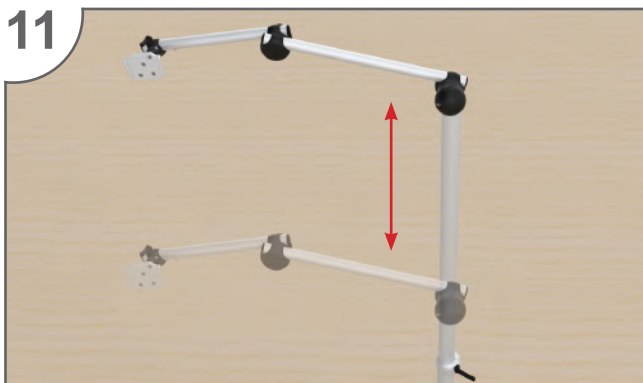

ASSEMBLY INSTRUCTION

Name: FS-TeleLock

Model Number: #17.1050

Instruction ID: #00.534_C

ASSEMBLY INSTRUCTION

Name: FS-TeleLock

Model Number: #17.1050

Instruction ID: #00.534_C