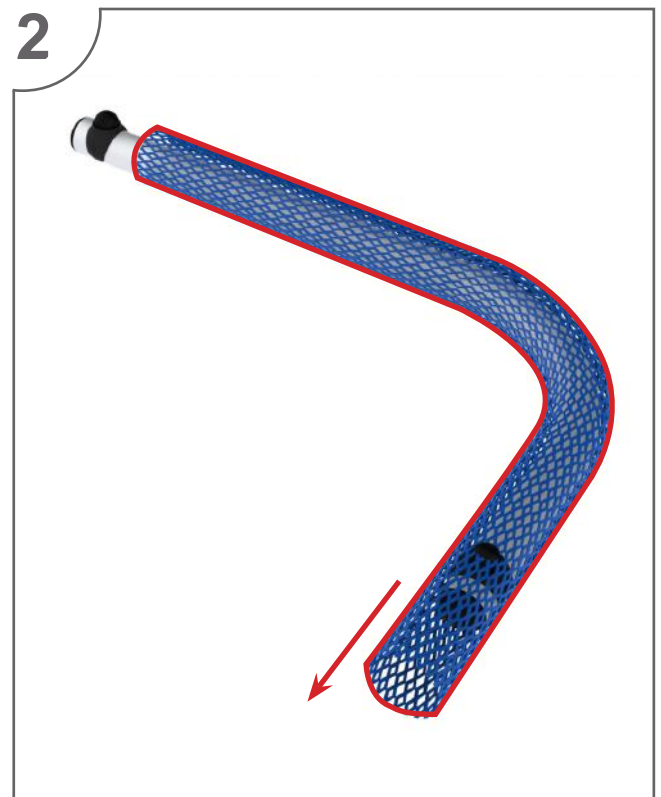

# ASSEMBLY INSTRUCTION

Name: Table Stand -XL

Model Number: #12.1602

Instruction ID: #00.510\_C