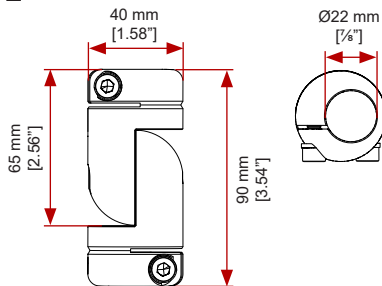

Rehadapt North America

40 Oser Ave, Suite 40-01
Hauppauge, NY 11788
Tel.: 1 (888) 635-6962
Fax: 1 (888) 635-6962
officeteam.na@rehadapt.com
https://rehadapt.com