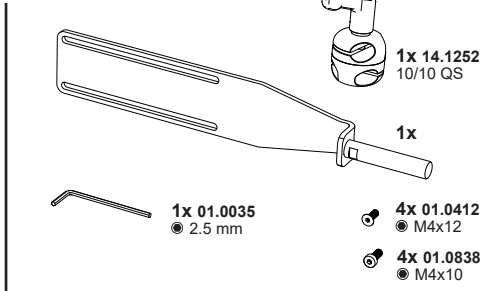

Rehadapt North America

40 Oser Ave, Suite 40-01
Hauppauge, NY 11788
Tel.: 1 (888) 635-6962
Fax: 1 (888) 635-6962
officeteam.na@rehadapt.com
https://rehadapt.com

00.5259-A 2023-12-01