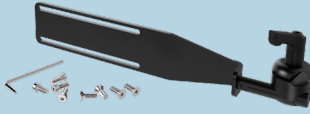

Rehadapt North America

40 Oser Ave, Suite 40-01
Hauppauge, NY 11788
Tel.: 1 (888) 635-6962
Fax: 1 (888) 635-6962
officeteam.na@rehadapt.com
https://rehadapt.com

00.5259-A 2023-12-01