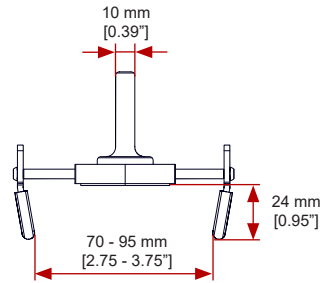

MADE EASY MOUNTING

Rehadapt North America

📖 40 Oser Ave, Suite 40-01
Hauppauge, NY 11788
☎ Tel.: 1 (888) 635-6962
📠 Fax: 1 (888) 635-6962
✉ officeteam.na@rehadapt.com
🌐 https://rehadapt.com

1

2