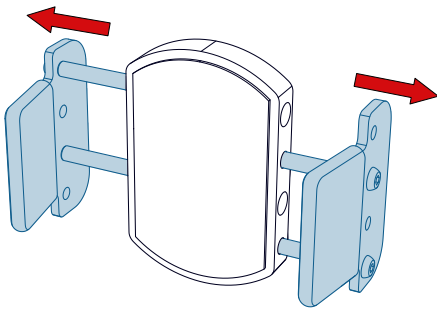

MADE EASY MOUNTING

Rehadapt North America

📖 40 Oser Ave, Suite 40-01
Hauppauge, NY 11788
☎ Tel.: 1 (888) 635-6962
📠 Fax: 1 (888) 635-6962
✉ officeteam.na@rehadapt.com
🌐 https://rehadapt.com

1

2