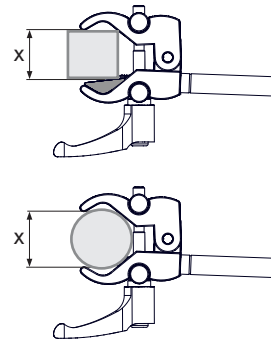

Rehadapt
North America

40 Oser Ave
Hauppauge, NY 11788, USA

Tel.: 1 (888) 635-6962
Fax: 1 (888) 635-6962

officeteam.na@rehadapt.com
https://rehadapt.com

x 13–35 mm [1/2–1 3/4 inches]