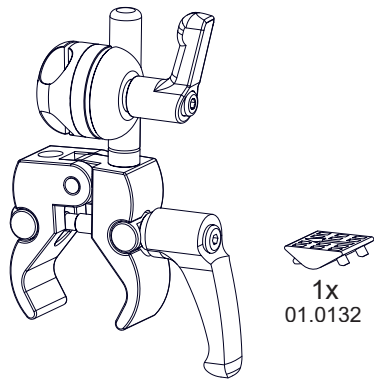

x 13–35 mm [1/2–1 3/4 inches]