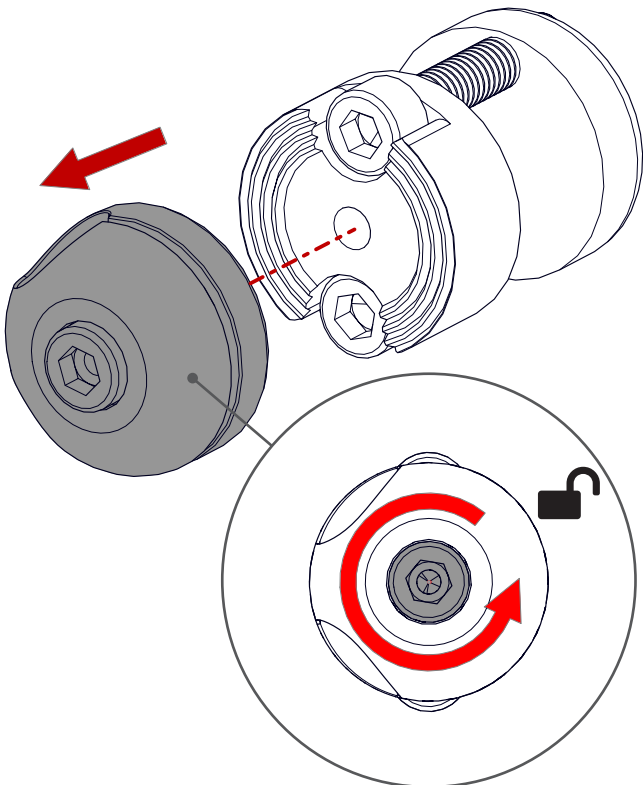

40 Oser Ave
Hauppauge, NY 11788, USA

Tel.: 1 (888) 635-6962
Fax: 1 (888) 635-6962

officeteam.na@rehadapt.com
https://rehadapt.com

X	
5-16 mm [3/6-5/8"]	01.0630
17-26 mm [5/8-1"]	01.0640

1

2