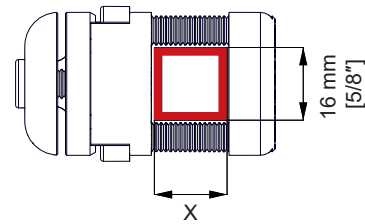

40 Oser Ave
Hauppauge, NY 11788, USA

Tel.: 1 (888) 635-6962
Fax: 1 (888) 635-6962

officeteam.na@rehadapt.com
https://rehadapt.com

X	
5-16 mm [3/6-5/8"]	01.0630
17-26 mm [5/8-1"]	01.0640

1

2