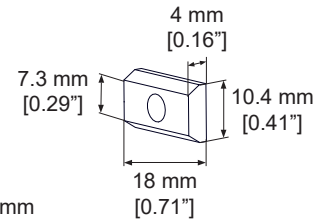

M3D RKL T-Nut 10,5 x 4 11.1077

24.06.2021

00.5085~C

Rehadapt Engineering
GmbH & Co. KG

Heinrich-Hertz-Str. 104
34123 Kassel, Germany

Tel.: +49 561 220 717 0
Fax: +49 561 220 717 99

officeteam@rehadapt.com
https://rehadapt.com

Rehadapt
North America

40 Oser Ave, Suite 40-01
Hauppauge, NY 11788

Tel.: 1 (888) 635-6962
Fax: 1 (888) 635-6962

officeteam.na@rehadapt.com
https://rehadapt.com

5mm