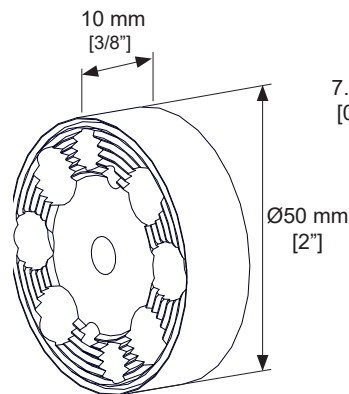

M3D RKL T-Nut 10,5 x 4 11.1077

24.06.2021

00.5085~C

Rehadapt Engineering
GmbH & Co. KG

Heinrich-Hertz-Str. 104
34123 Kassel, Germany

Tel.: +49 561 220 717 0
Fax: +49 561 220 717 99

officeteam@rehadapt.com
https://rehadapt.com

Rehadapt
North America

40 Oser Ave, Suite 40-01
Hauppauge, NY 11788

Tel.: 1 (888) 635-6962
Fax: 1 (888) 635-6962

officeteam.na@rehadapt.com
https://rehadapt.com

5mm