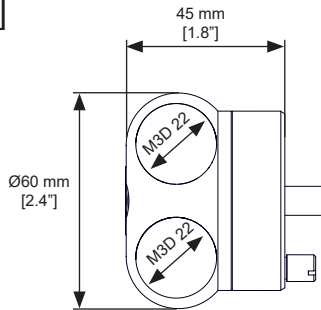

MADE MOUNTING EASY

Rehadapt
North America

40 Oser Ave, Suite 40-01
Hauppauge, NY 11788
Tel.: 1 (888) 635-6962
Fax: 1 (888) 635-6962
officeteam.na@rehadapt.com
https://rehadapt.com

11.1403

11.1081

11.1500

3

11.1500