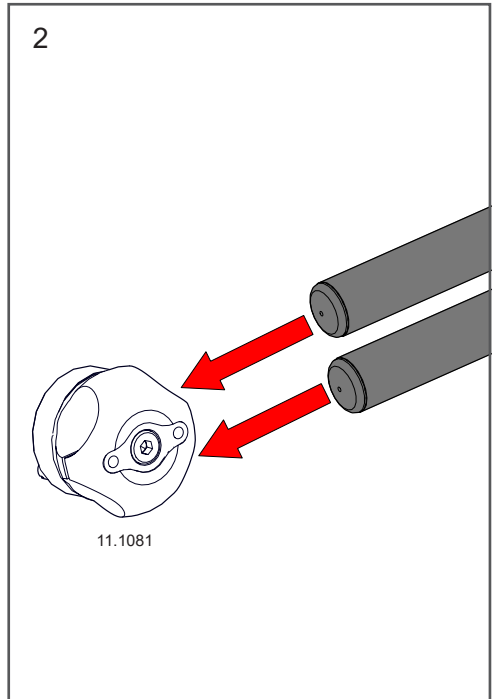

MADE MOUNTING EASY

Rehadapt
North America

40 Oser Ave, Suite 40-01
Hauppauge, NY 11788
Tel.: 1 (888) 635-6962
Fax: 1 (888) 635-6962
officeteam.na@rehadapt.com
https://rehadapt.com

11.1403

11.1081

11.1500

3

11.1500