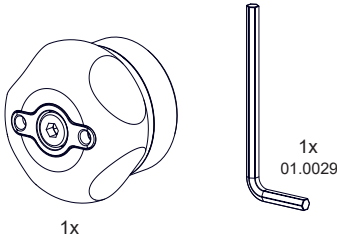

MADE MOUNTING EASY

Rehadapt
North America

40 Oser Ave, Suite 40-01
Hauppauge, NY 11788
Tel.: 1 (888) 635-6962
Fax: 1 (888) 635-6962
officeteam.na@rehadapt.com
https://rehadapt.com

11.1403

11.1081

11.1500

3

11.1500