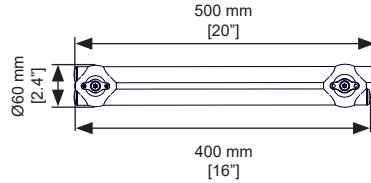

MADE MOUNTING EASY

Rehadapt
North America

40 Oser Ave, Suite 40-01
Hauppauge, NY 11788
Tel.: 1 (888) 635-6962
Fax: 1 (888) 635-6962
officeteam.na@rehadapt.com
https://rehadapt.com

11.1403

11.1081

11.1500

3

11.1500