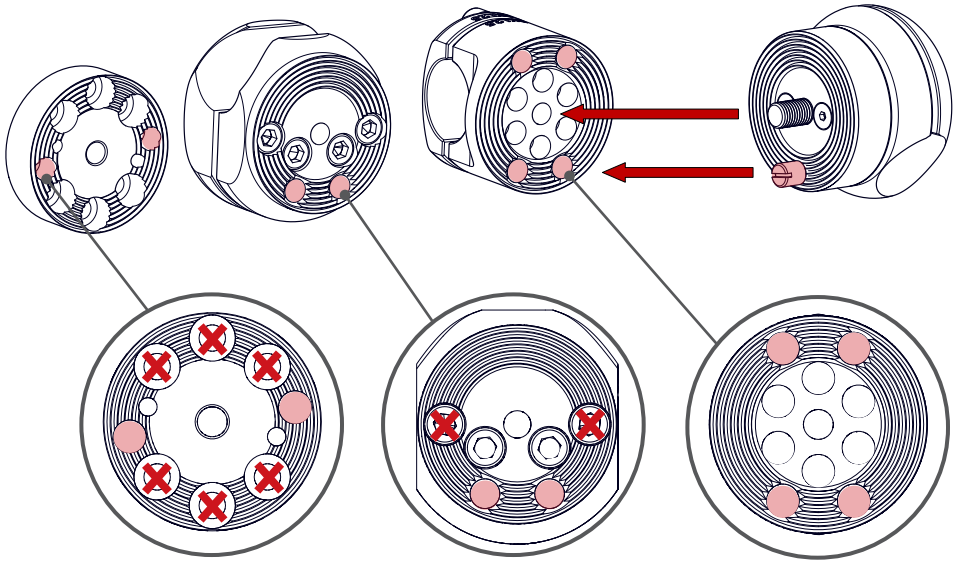

MADE MOUNTING EASY

Rehadapt
North America

40 Oser Ave, Suite 40-01
Hauppauge, NY 11788
Tel.: 1 (888) 635-6962
Fax: 1 (888) 635-6962
officeteam.na@rehadapt.com
https://rehadapt.com

11.1403

11.1081

11.1500

3

11.1500