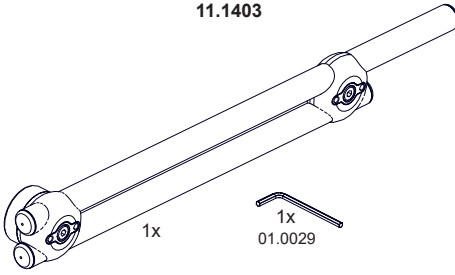

MADE MOUNTING EASY

Rehadapt
North America

40 Oser Ave, Suite 40-01
Hauppauge, NY 11788
Tel.: 1 (888) 635-6962
Fax: 1 (888) 635-6962
officeteam.na@rehadapt.com
https://rehadapt.com

11.1403

11.1081

11.1500

3

11.1500