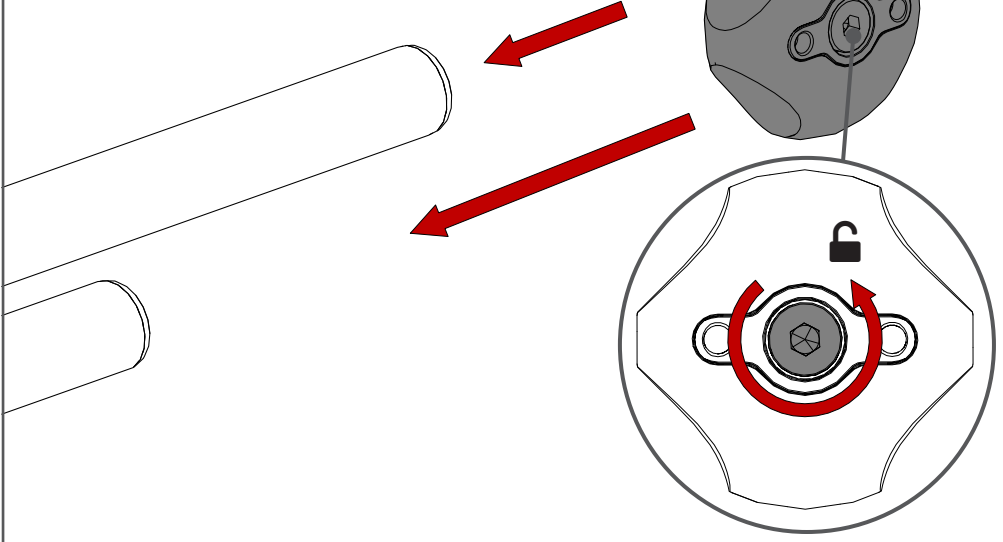

MADE MOUNTING EASY

Rehadapt
North America

40 Oser Ave, Suite 40-01
Hauppauge, NY 11788
Tel.: 1 (888) 635-6962
Fax: 1 (888) 635-6962
officeteam.na@rehadapt.com
https://rehadapt.com

11.1403

11.1081

11.1500

3

11.1500