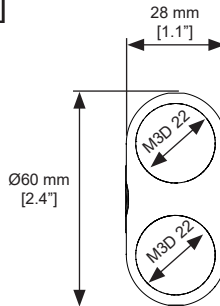

MADE MOUNTING EASY

Rehadapt
North America

40 Oser Ave, Suite 40-01
Hauppauge, NY 11788
Tel.: 1 (888) 635-6962
Fax: 1 (888) 635-6962
officeteam.na@rehadapt.com
https://rehadapt.com

11.1403

11.1081

11.1500

3

11.1500