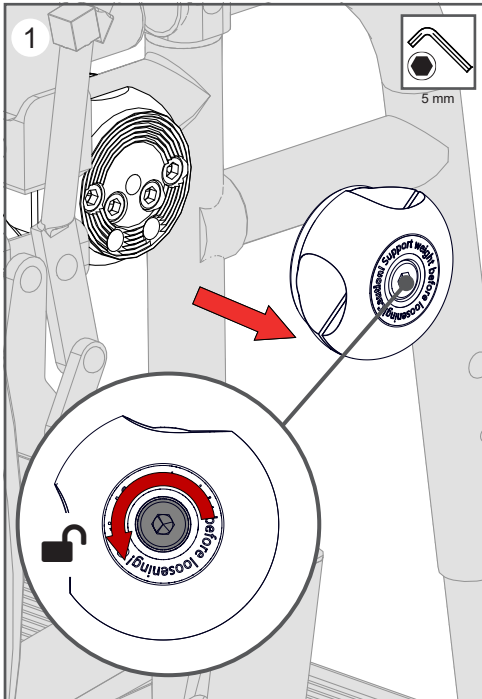

MADE MOUNTING EASY

Rehadapt
North America

40 Oser Ave, Suite 40-01
Hauppauge, NY 11788
Tel.: 1 (888) 635-6962
Fax: 1 (888) 635-6962
officeteam.na@rehadapt.com
https://rehadapt.com

11.1403

11.1081

11.1500

3

11.1500